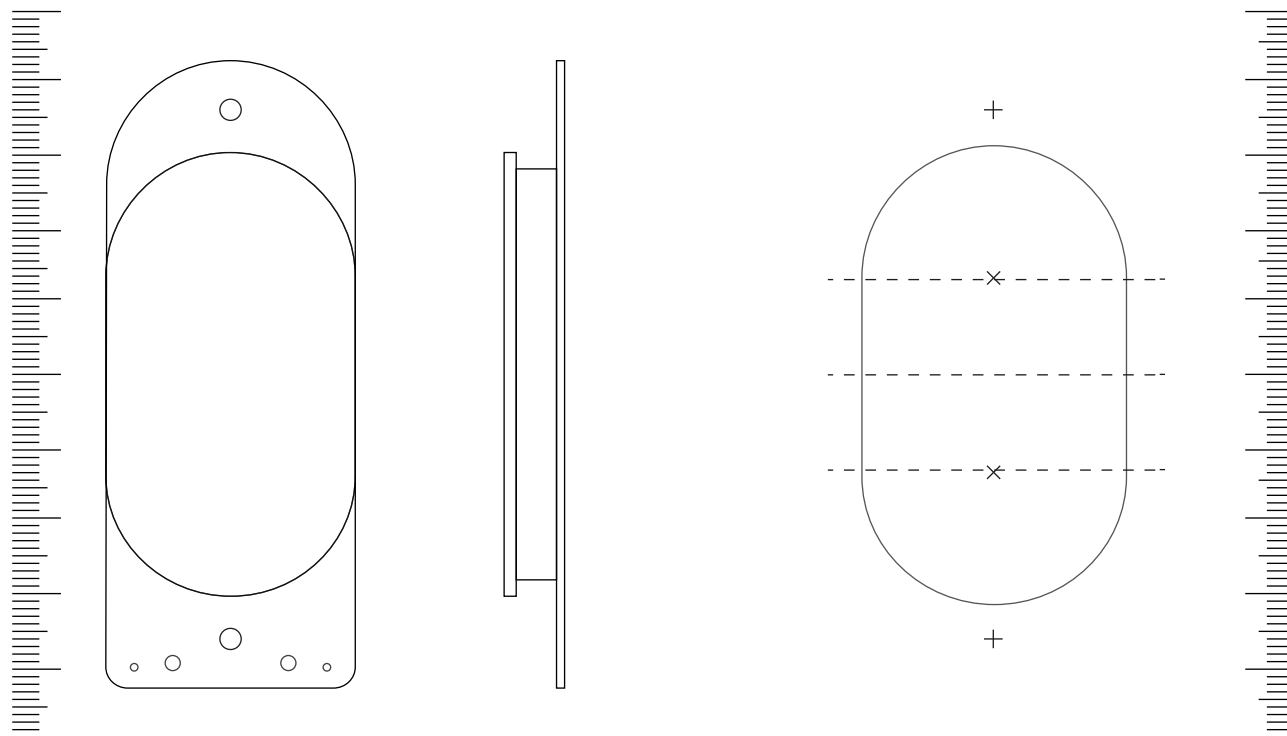

## SHEDLAND-3

LOW PROFILE, WIDE APERTURE CIGARBOX GUITAR PICKUP.

LENGTH:	83 mm
WIDTH:	33 mm
HEIGHT:	8 mm
STRING SPACING:	12 mm