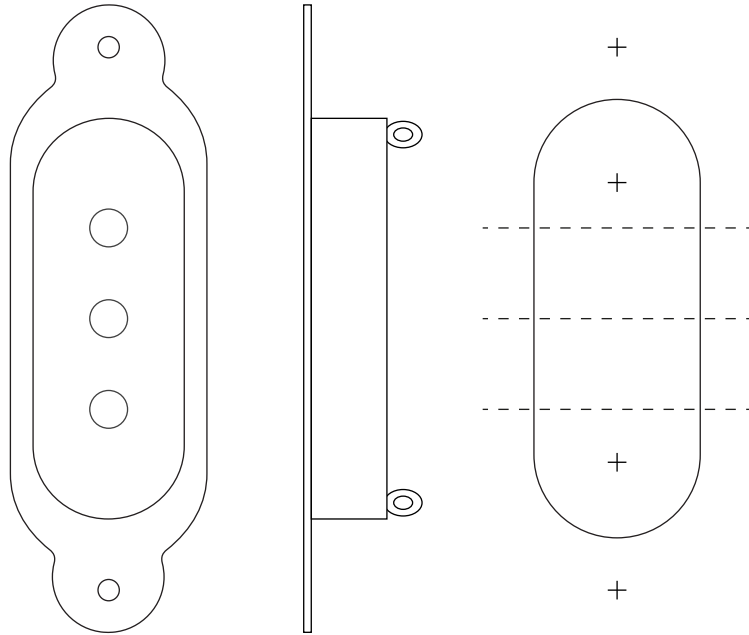

FLUXODYNE

COPPERTOP-3

LENGTH: 83 mm
WIDTH: 26 mm
HEIGHT: 12 mm
STRING SPACING: 12 mm

COPPERTOP-4

LENGTH: 86 mm
WIDTH: 26 mm
HEIGHT: 12 mm
STRING SPACING: 10 mm